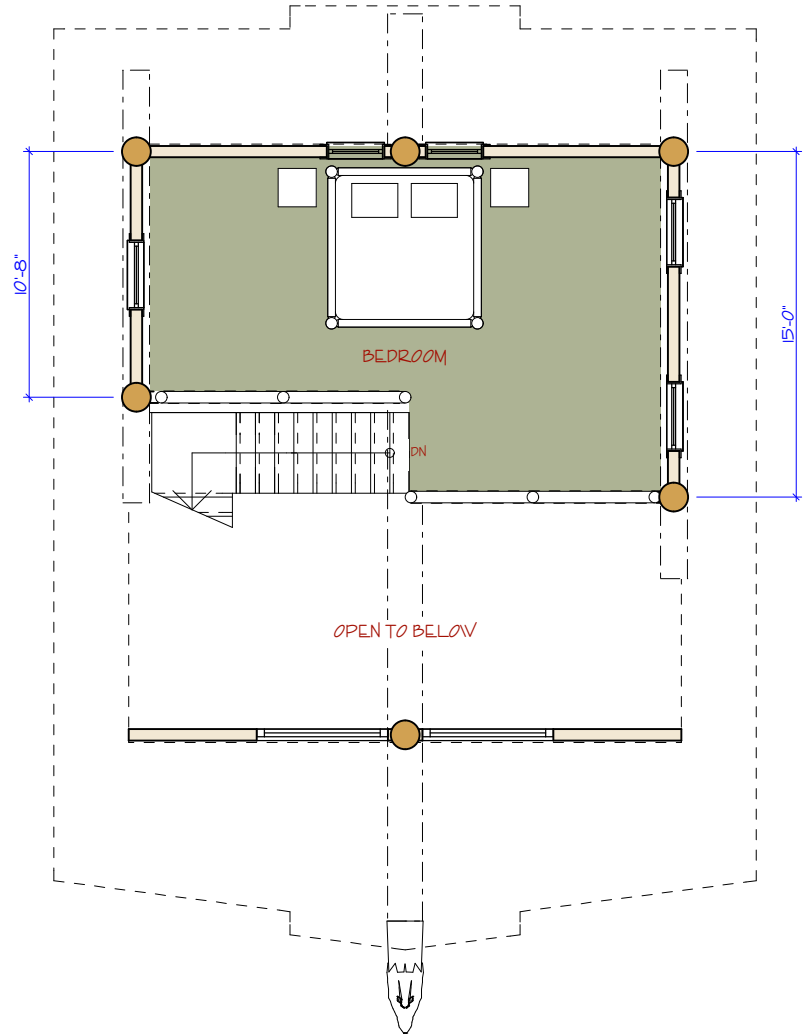

MAIN FLOOR PLAN

LOFT FLOOR PLAN

<p>HEAD OFFICE 351 HODGSON ROAD WILLIAMS LAKE, BC CANADA V2G 3P7 PHONE: 250-392-5577 FAX: 250-392-5581 TOLL FREE: 1-877-822-5647 www.pioneerloghomesofbc.com</p>		<p>THE SHOW HOME FIRST FLOOR: 624 sq ft LOFT FLOOR: 312 sq ft TOTAL LIVING AREA: 936 sq ft</p>
--	--	--